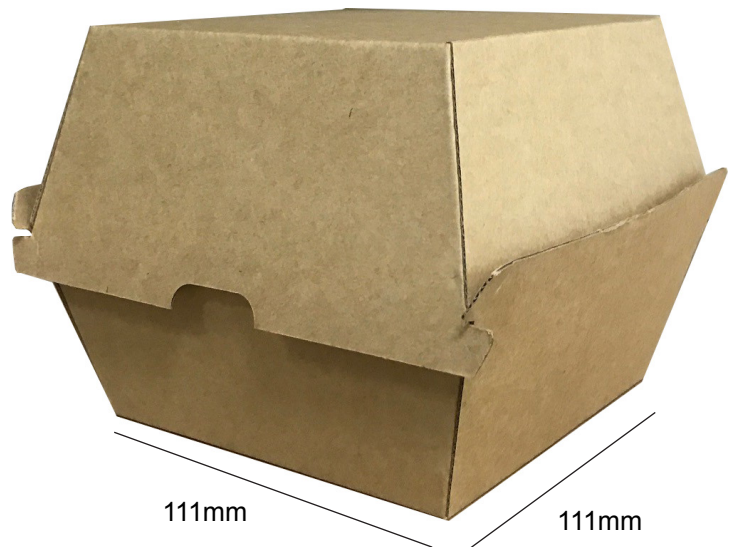

BETABOARD™ GOURMET EXTRA LARGE BURGER BOX

“The BetaBoard™ unique design makes it both strong and sturdy, is great looking, easily branded, fully recyclable and compostable”.

Product Features:

- Made from Brown Kraft Paper
- Fully Compostable
- 100% Recyclable
- Strong sturdy construction
- Accommodates double patties
- Custom printing available
- Microwavable and grease resistant

Product Dimensions:

Code: APBBBBGXL
Carton Quantity: 150

111mm

111mm

111mm