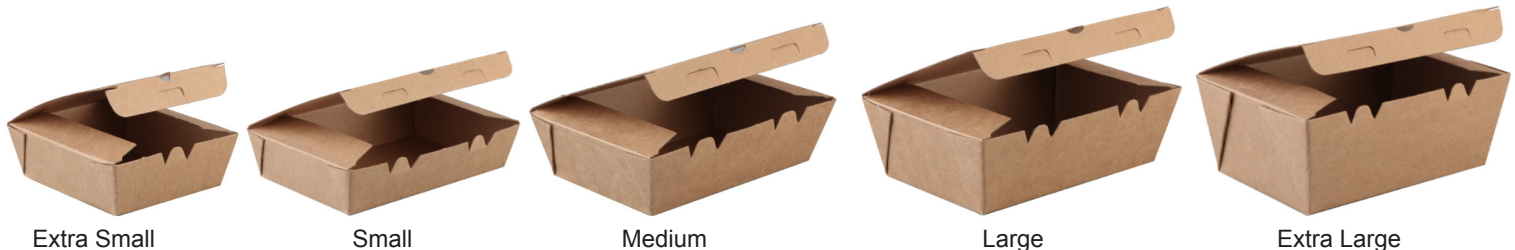

BetaBoard™ Lunch Boxes

It's time to replace your Plastic Takeaway Containers with strong Brown Kraft BetaBoard™ Lunch Boxes!

Code	Description	Dimensions	Carton Qty
BBLB-XS	BetaBoard™ Lunch Box 300ml - Extra Small	90mm x 96mm x 37mm	200
BBLB-S	BetaBoard™ Lunch Box 500ml - Small	150mm x 96mm x 37mm	200
BBLB-M	BetaBoard™ Lunch Box 650ml - Medium	142mm x 88mm x 45mm	200
BBLB-L	BetaBoard™ Lunch Box 750ml - Large	142mm x 89mm x 53mm	200
BBLB-XL	BetaBoard™ Lunch Box 1000ml - Extra Large	146mm x 93mm x 65mm	200

Extra Small

Small

Medium

Large

Extra Large