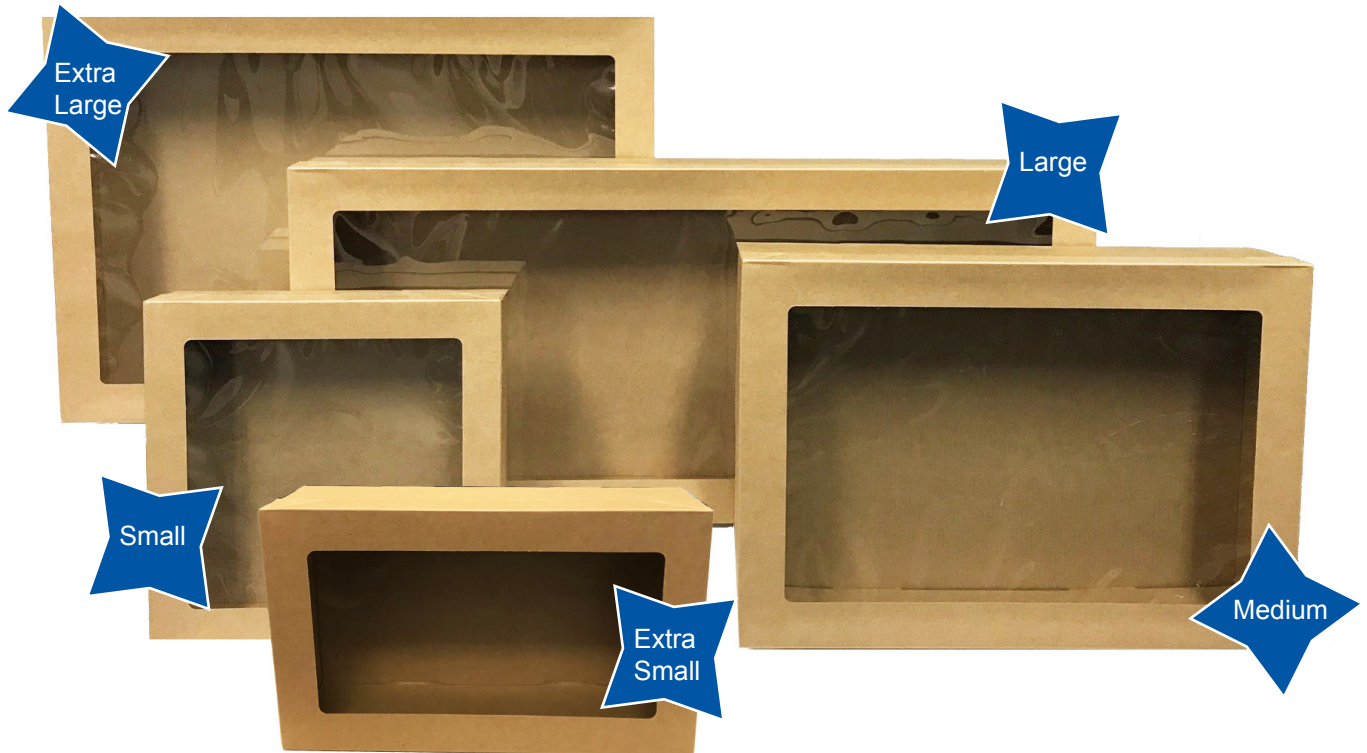

BetaCater™ Catering Boxes and Lids

BetaCater™ Catering Boxes are made from Brown Kraft Paper and are an environmentally friendly and stylish packaging solution for all your Foodservice requirements. They are available in a range of convenient sizes to suit any packaging requirements, and come with matching lids with clear plastic windows for maximum visibility.

A perfect solution for Caterers where food transportation and drop offs are required. Alternatively, they can be used as a modern alternative to traditional gift baskets / hampers e.g. Fruit Gift Boxes, Flower Deliveries or Chocolate Hampers.

Code	Description	Dimensions	Carton Qty
BCB-XS	Catering Box – Extra Small	258x150x80mm	100
BCBLID-XS	Lid for Catering Box – Extra Small	258x155x30mm	100
BCB-S	Catering Box – Small	225x225x60mm	100
BCBLID-S	Lid for Catering Box – Small	229x229x30mm	100
BCB-M	Catering Box – Medium	360x254x80mm	100
BCBLID-M	Lid for Catering Box – Medium	364x256x30mm	100
BCB-L	Catering Box – Large	560x253x80mm	50
BCBLID-L	Lid for Catering Box – Large	565x256x30mm	50
BCB-XL	Catering Box – Extra Large	451x311x80mm	50
BCBLID-XL	Lid for Catering Box – Extra Large	454x313x30mm	50